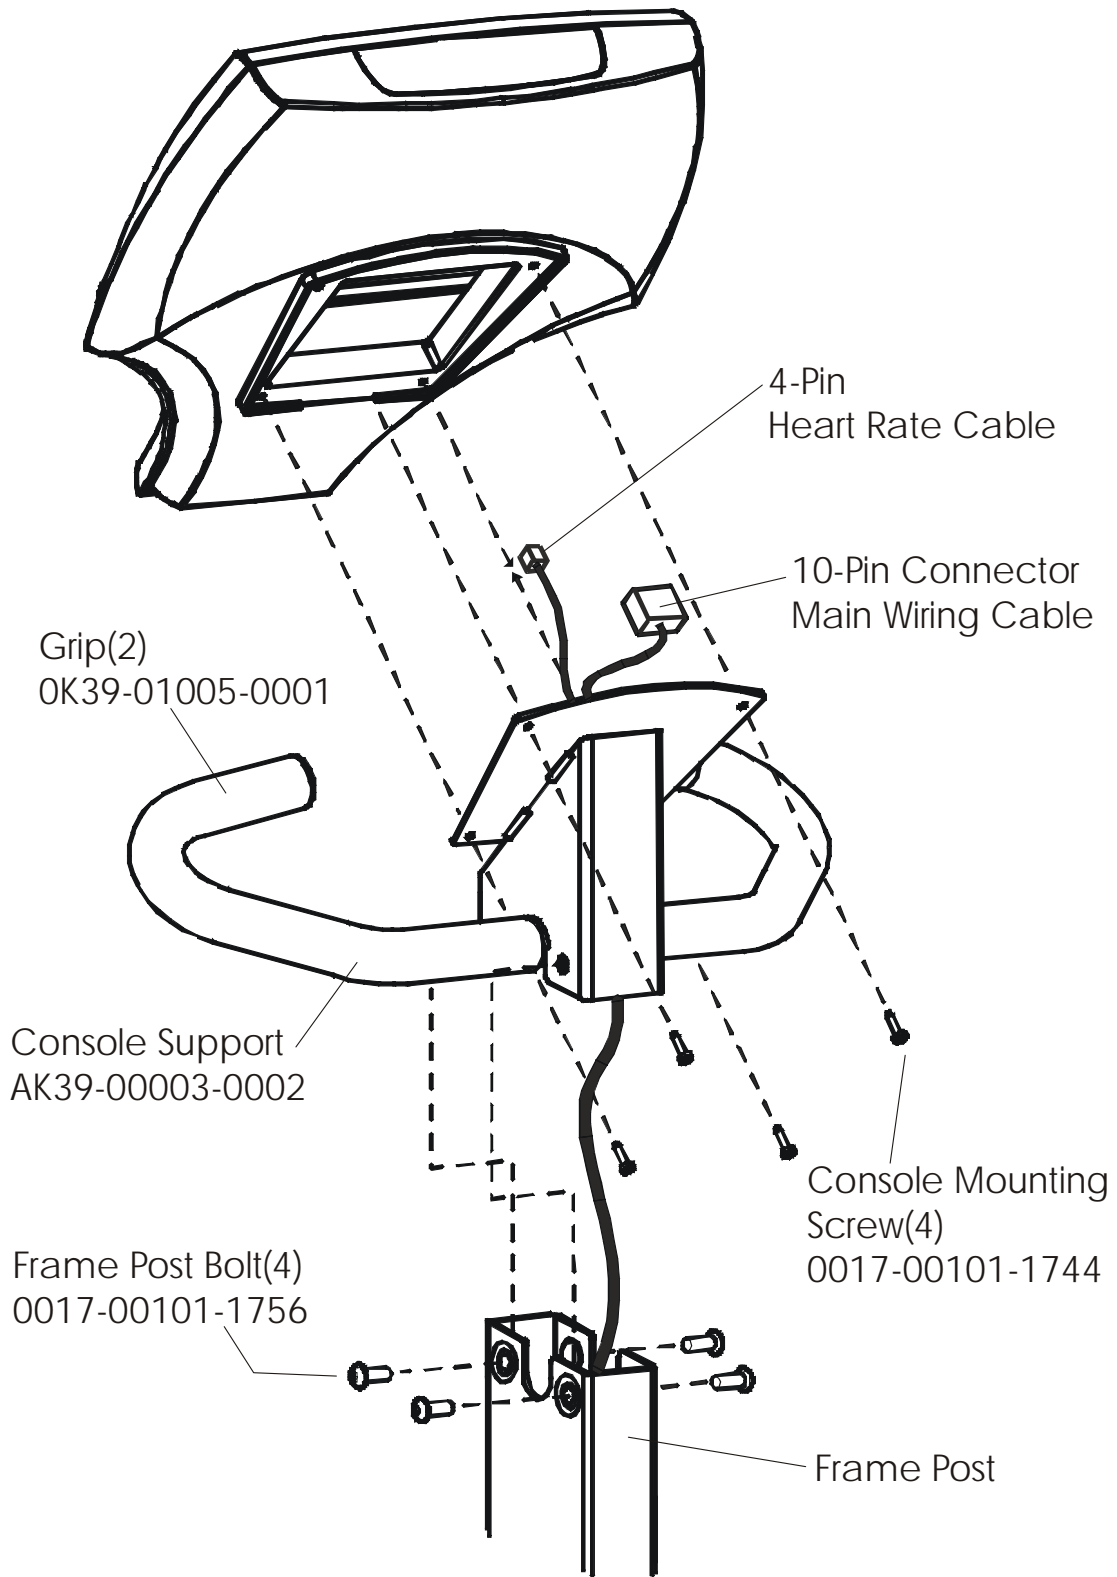

ARCTIC SILVER 90RW
Console Support Assembly

90RW-0XXX-02
S/N CCK100000 and UP